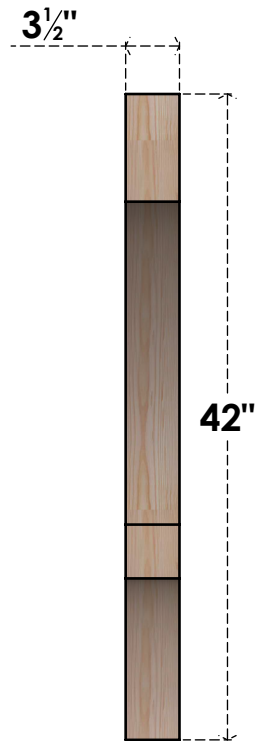

BRC04X42X42BOA00SDF

3 1/2"W X 42"D X 42"H BALBOA SMOOTH BRACE, DOUGLAS FIR

SIDE

FRONT

EKENA MILLWORK
 2300 WEST MAIN ST.
 CLARKSVILLE, TX 75426
 TOLL FREE: 866-607-0453
 WWW.EKENAMILLWORK.COM

NOTES

1. INSTALLATION TO BE COMPLETED IN ACCORDANCE WITH MANUFACTURER'S SPECIFICATIONS.
2. DRAWING MAY NOT BE TO SCALE
3. THIS DRAWING IS INTENDED FOR DESIGN AND PLANNING PURPOSES ONLY.
4. ALL INFORMATION CONTAINED HEREIN WAS CURRENT AT THE TIME OF DEVELOPMENT BUT MUST BE REVIEWED AND APPROVED BY THE PRODUCT MANUFACTURER TO BE CONSIDERED ACCURATE.
5. PRODUCTS ARE NOT KILN DRIED. THIS ITEM IS UNIQUE AND WILL CONTAIN THE NATURAL VARIATIONS THAT THE WOOD SPECIES OFFERS. THIS MAY RESULT IN VARIATIONS UP TO 1/4"