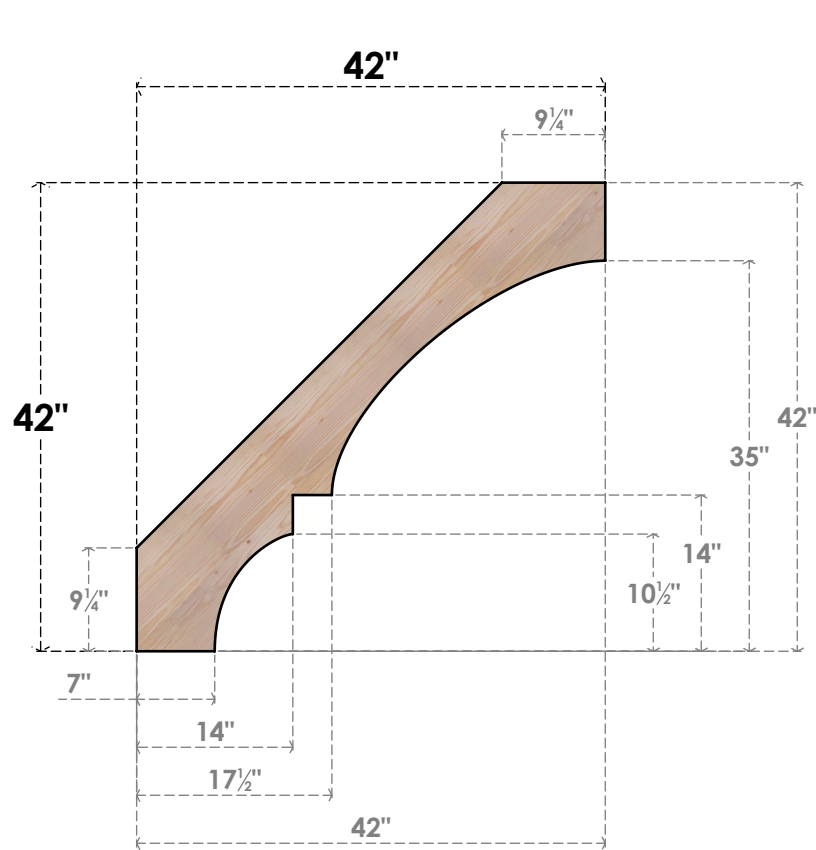

BRC04X42X42BOA00SDF

3 1/2"W X 42"D X 42"H BALBOA SMOOTH BRACE, DOUGLAS FIR

SIDE

FRONT

EKENA MILLWORK
 2300 WEST MAIN ST.
 CLARKSVILLE, TX 75426
 TOLL FREE: 866-607-0453
 WWW.EKENAMILLWORK.COM

NOTES

1. INSTALLATION TO BE COMPLETED IN ACCORDANCE WITH MANUFACTURER'S SPECIFICATIONS.
2. DRAWING MAY NOT BE TO SCALE
3. THIS DRAWING IS INTENDED FOR DESIGN AND PLANNING PURPOSES ONLY.
4. ALL INFORMATION CONTAINED HEREIN WAS CURRENT AT THE TIME OF DEVELOPMENT BUT MUST BE REVIEWED AND APPROVED BY THE PRODUCT MANUFACTURER TO BE CONSIDERED ACCURATE.
5. PRODUCTS ARE NOT KILN DRIED. THIS ITEM IS UNIQUE AND WILL CONTAIN THE NATURAL VARIATIONS THAT THE WOOD SPECIES OFFERS. THIS MAY RESULT IN VARIATIONS UP TO 1/4"